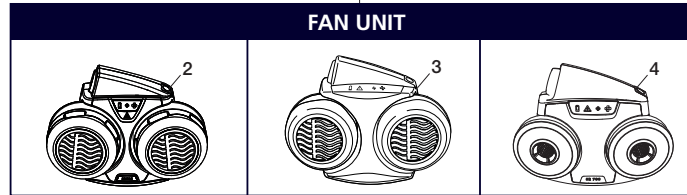

SR 200

SYSTEM OVERVIEW

No.	Description	Model No.	Art No.
1.	Full face mask, PC visor Full face mask, glass visor	SR 200 SR 200	H01-1212 H01-1312
2.	Fan unit	SR 500	H06-0112
3.	Fan unit	SR 500 EX	H06-2012
4.	Fan unit	SR 700	H06-7010
5.	Compressed air attachment	SR 307	H03-1412
6.	Breathing hose, PU, 0.9 m Breathing hose, PU, 1.0 m Breathing hose, rubber, 0.7 m Breathing hose, rubber, 0.9 m	SR 550 SR 550 SR 551 SR 551	T01-1216 T01-1220 T01-1218 T01-1221
7.	Particle filter P3 R	SR 510	H02-1312
8.	Particle filter P3 R	SR 710	H02-1512
9.	Gas filter A1 Gas filter A2 Gas filter A2AX Gas filter ABE1 Gas filter A2B2E1 Gas filter K1 Gas filter K2 Gas filter ABEK1	SR 217 SR 218 SR 298 SR 315 SR 294 SR 316 SR 295 SR 297	H02-2512 H02-2012 H02-2412 H02-3212 H02-3312 H02-4213 H02-4312 H02-5312
10.	Gas filter A2 Gas filter ABE1 Gas filter A1BE2K1	SR 518 SR 515 SR 597	H02-7012 H02-7112 H02-7212
11.	Combined filter ABEK1-Hg-P3 R	SR 299-2	H02-6512
12.	Combined filter A1BE2K1-Hg-P3 R	SR 599	H02-7312
13.	Hose	SR 360	H03-34XX
14.	Hose	SR 358	H03-30XX
15.	Hose	SR 359	H03-31XX
16.	Compressed air filter	SR 99-1	H03-2810