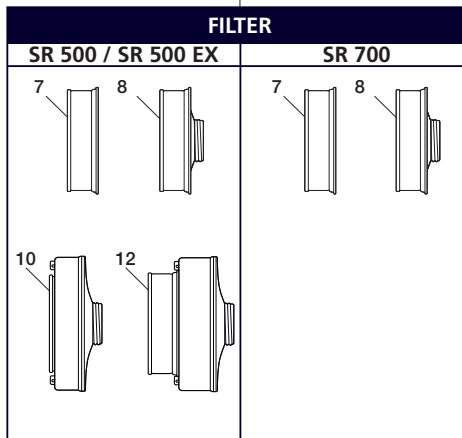

SR 200

SYSTEM OVERVIEW

No.	Description	Model No.	Art No.
1.	Full face mask, PC visor Full face mask, glass visor	SR 200 SR 200	H01-1212 H01-1312
2.	Fan unit	SR 500	H06-0112
3.	Fan unit	SR 500 EX	H06-2012
4.	Fan unit	SR 700	H06-7010
5.	Compressed air attachment	SR 307	H03-1412
6.	Breathing hose, PU, 0.9 m Breathing hose, PU, 1.0 m Breathing hose, rubber, 0.7 m Breathing hose, rubber, 0.9 m	SR 550 SR 550 SR 551 SR 551	T01-1216 T01-1220 T01-1218 T01-1221
7.	Particle filter P3 R	SR 510	H02-1312
8.	Particle filter P3 R	SR 710	H02-1512
9.	Gas filter A1 Gas filter A2 Gas filter A2AX Gas filter ABE1 Gas filter A2B2E1 Gas filter K1 Gas filter K2 Gas filter ABEK1	SR 217 SR 218 SR 298 SR 315 SR 294 SR 316 SR 295 SR 297	H02-2512 H02-2012 H02-2412 H02-3212 H02-3312 H02-4213 H02-4312 H02-5312
10.	Gas filter A2 Gas filter ABE1 Gas filter A1BE2K1	SR 518 SR 515 SR 597	H02-7012 H02-7112 H02-7212
11.	Combined filter ABEK1-Hg-P3 R	SR 299-2	H02-6512
12.	Combined filter A1BE2K1-Hg-P3 R	SR 599	H02-7312
13.	Hose	SR 360	H03-34XX
14.	Hose	SR 358	H03-30XX
15.	Hose	SR 359	H03-31XX
16.	Compressed air filter	SR 99-1	H03-2810