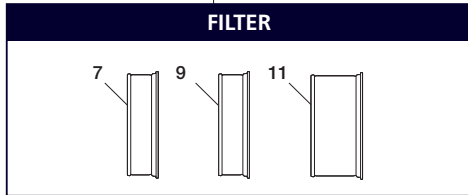

SR 200

SYSTEM OVERVIEW

No.	Description	Model No.	Art No.
1.	Full face mask, PC visor Full face mask, glass visor	SR 200 SR 200	H01-1212 H01-1312
2.	Fan unit	SR 500	H06-0112
3.	Fan unit	SR 500 EX	H06-2012
4.	Fan unit	SR 700	H06-7010
5.	Compressed air attachment	SR 307	H03-1412
6.	Breathing hose, PU, 0.9 m Breathing hose, PU, 1.0 m Breathing hose, rubber, 0.7 m Breathing hose, rubber, 0.9 m	SR 550 SR 550 SR 551 SR 551	T01-1216 T01-1220 T01-1218 T01-1221
7.	Particle filter P3 R	SR 510	H02-1312
8.	Particle filter P3 R	SR 710	H02-1512
9.	Gas filter A1 Gas filter A2 Gas filter A2AX Gas filter ABE1 Gas filter A2B2E1 Gas filter K1 Gas filter K2 Gas filter ABEK1	SR 217 SR 218 SR 298 SR 315 SR 294 SR 316 SR 295 SR 297	H02-2512 H02-2012 H02-2412 H02-3212 H02-3312 H02-4213 H02-4312 H02-5312
10.	Gas filter A2 Gas filter ABE1 Gas filter A1BE2K1	SR 518 SR 515 SR 597	H02-7012 H02-7112 H02-7212
11.	Combined filter ABEK1-Hg-P3 R	SR 299-2	H02-6512
12.	Combined filter A1BE2K1-Hg-P3 R	SR 599	H02-7312
13.	Hose	SR 360	H03-34XX
14.	Hose	SR 358	H03-30XX
15.	Hose	SR 359	H03-31XX
16.	Compressed air filter	SR 99-1	H03-2810