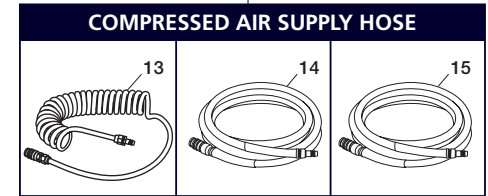

SR 200

SYSTEM OVERVIEW

No.	Description	Model No.	Art No.
1.	Full face mask, PC visor Full face mask, glass visor	SR 200 SR 200	H01-1212 H01-1312
2.	Fan unit	SR 500	H06-0112
3.	Fan unit	SR 500 EX	H06-2012
4.	Fan unit	SR 700	H06-7010
5.	Compressed air attachment	SR 307	H03-1412
6.	Breathing hose, PU, 0.9 m Breathing hose, PU, 1.0 m Breathing hose, rubber, 0.7 m Breathing hose, rubber, 0.9 m	SR 550 SR 550 SR 551 SR 551	T01-1216 T01-1220 T01-1218 T01-1221
7.	Particle filter P3 R	SR 510	H02-1312
8.	Particle filter P3 R	SR 710	H02-1512
9.	Gas filter A1 Gas filter A2 Gas filter A2AX Gas filter ABE1 Gas filter A2B2E1 Gas filter K1 Gas filter K2 Gas filter ABEK1	SR 217 SR 218 SR 298 SR 315 SR 294 SR 316 SR 295 SR 297	H02-2512 H02-2012 H02-2412 H02-3212 H02-3312 H02-4213 H02-4312 H02-5312
10.	Gas filter A2 Gas filter ABE1 Gas filter A1BE2K1	SR 518 SR 515 SR 597	H02-7012 H02-7112 H02-7212
11.	Combined filter ABEK1-Hg-P3 R	SR 299-2	H02-6512
12.	Combined filter A1BE2K1-Hg-P3 R	SR 599	H02-7312
13.	Hose	SR 360	H03-34XX
14.	Hose	SR 358	H03-30XX
15.	Hose	SR 359	H03-31XX
16.	Compressed air filter	SR 99-1	H03-2810