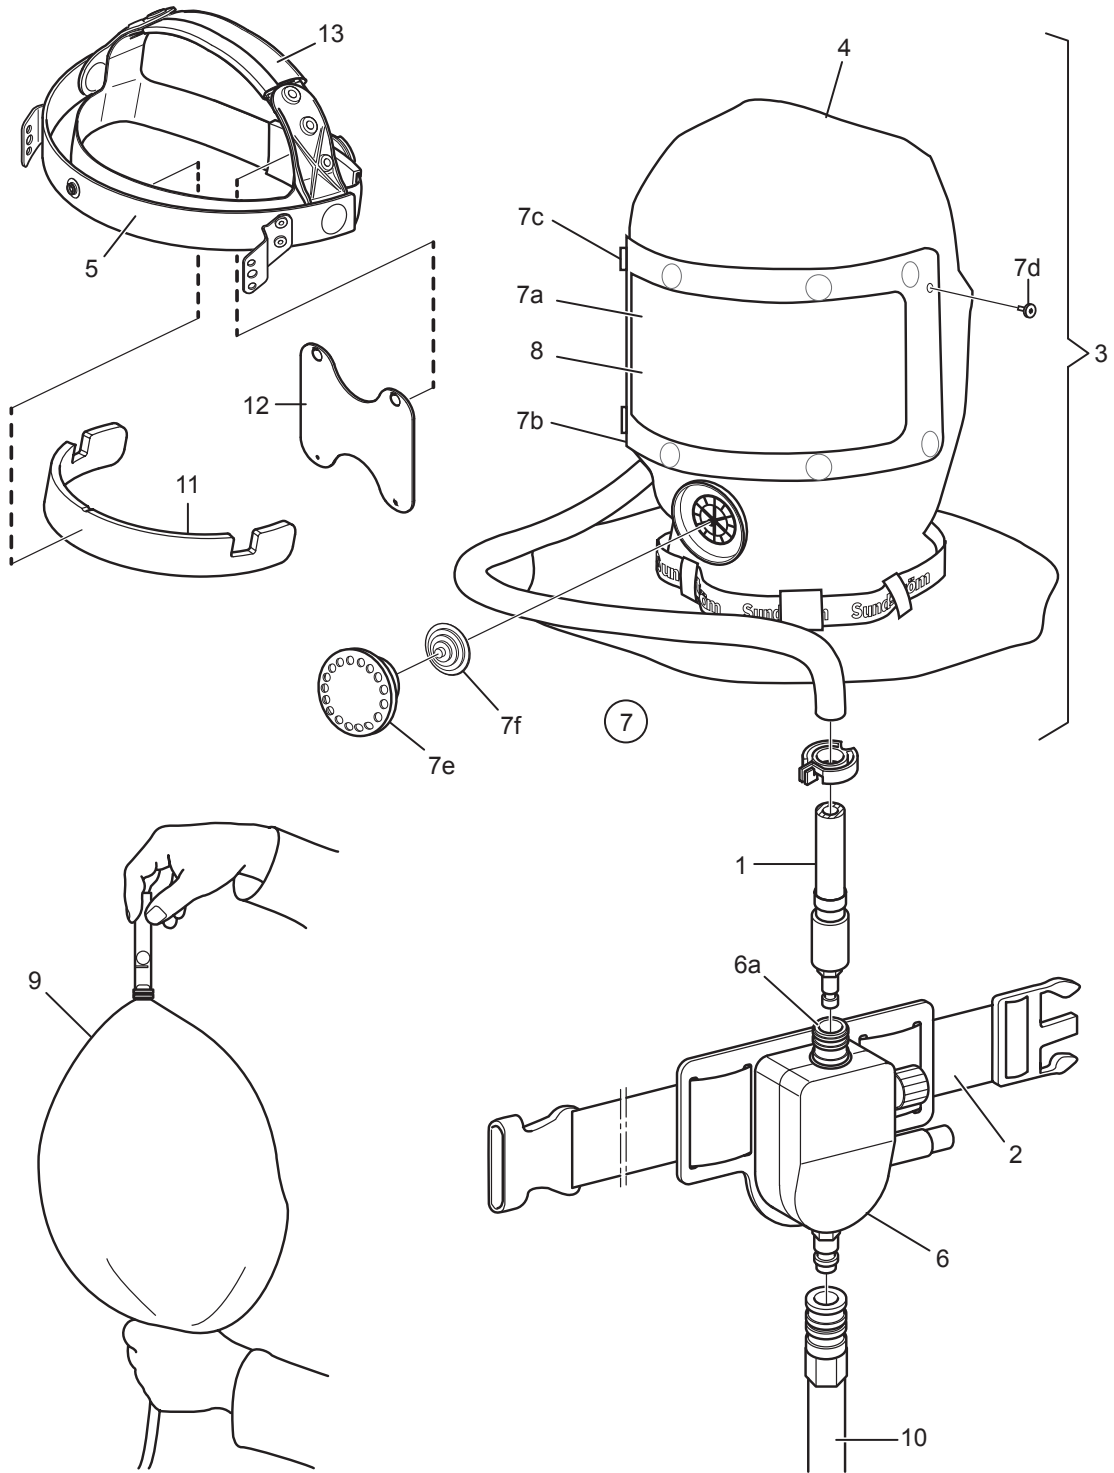

Spare parts / Accessories

No.	Description	Ordering No.
1.	Breathing hose	R03-0311
2.	Belt Belt PVC	R03-1510 T01-3008
3.	Hood excl. control valvel	R03-0314
4.	Hood, bare	R03-0305
5.	Head harness	R03-0322
6.	Control valve SR 348	R03-0317
6a.	Safety coupling female 1/4"	R03-0352
7.	Repair kit	R03-0308
7a.	Visor	R03-0306
7b.	Frame	-
7c.	Rubber stud (8 pcs)	R03-0112
7d.	Screw (2 pcs)	-
7e.	Protective cap	-
7f.	Membrane	-
8.	Protective film	R03-0105
9.	Flow meter	R03-0346
10.	SR 358 Plastic hose 5/10/15/20/25/30 m	-
	SR 359 Rubber hose 5/10/15/20/25/30 m	-
	SR 360 Spiral hose 2/4/6/8 m	-
11.	Sweatband SR 544	R06-0504
12.	Neck comfort band	T06-0803
13.	Sweatband/Crown band	T06-0506