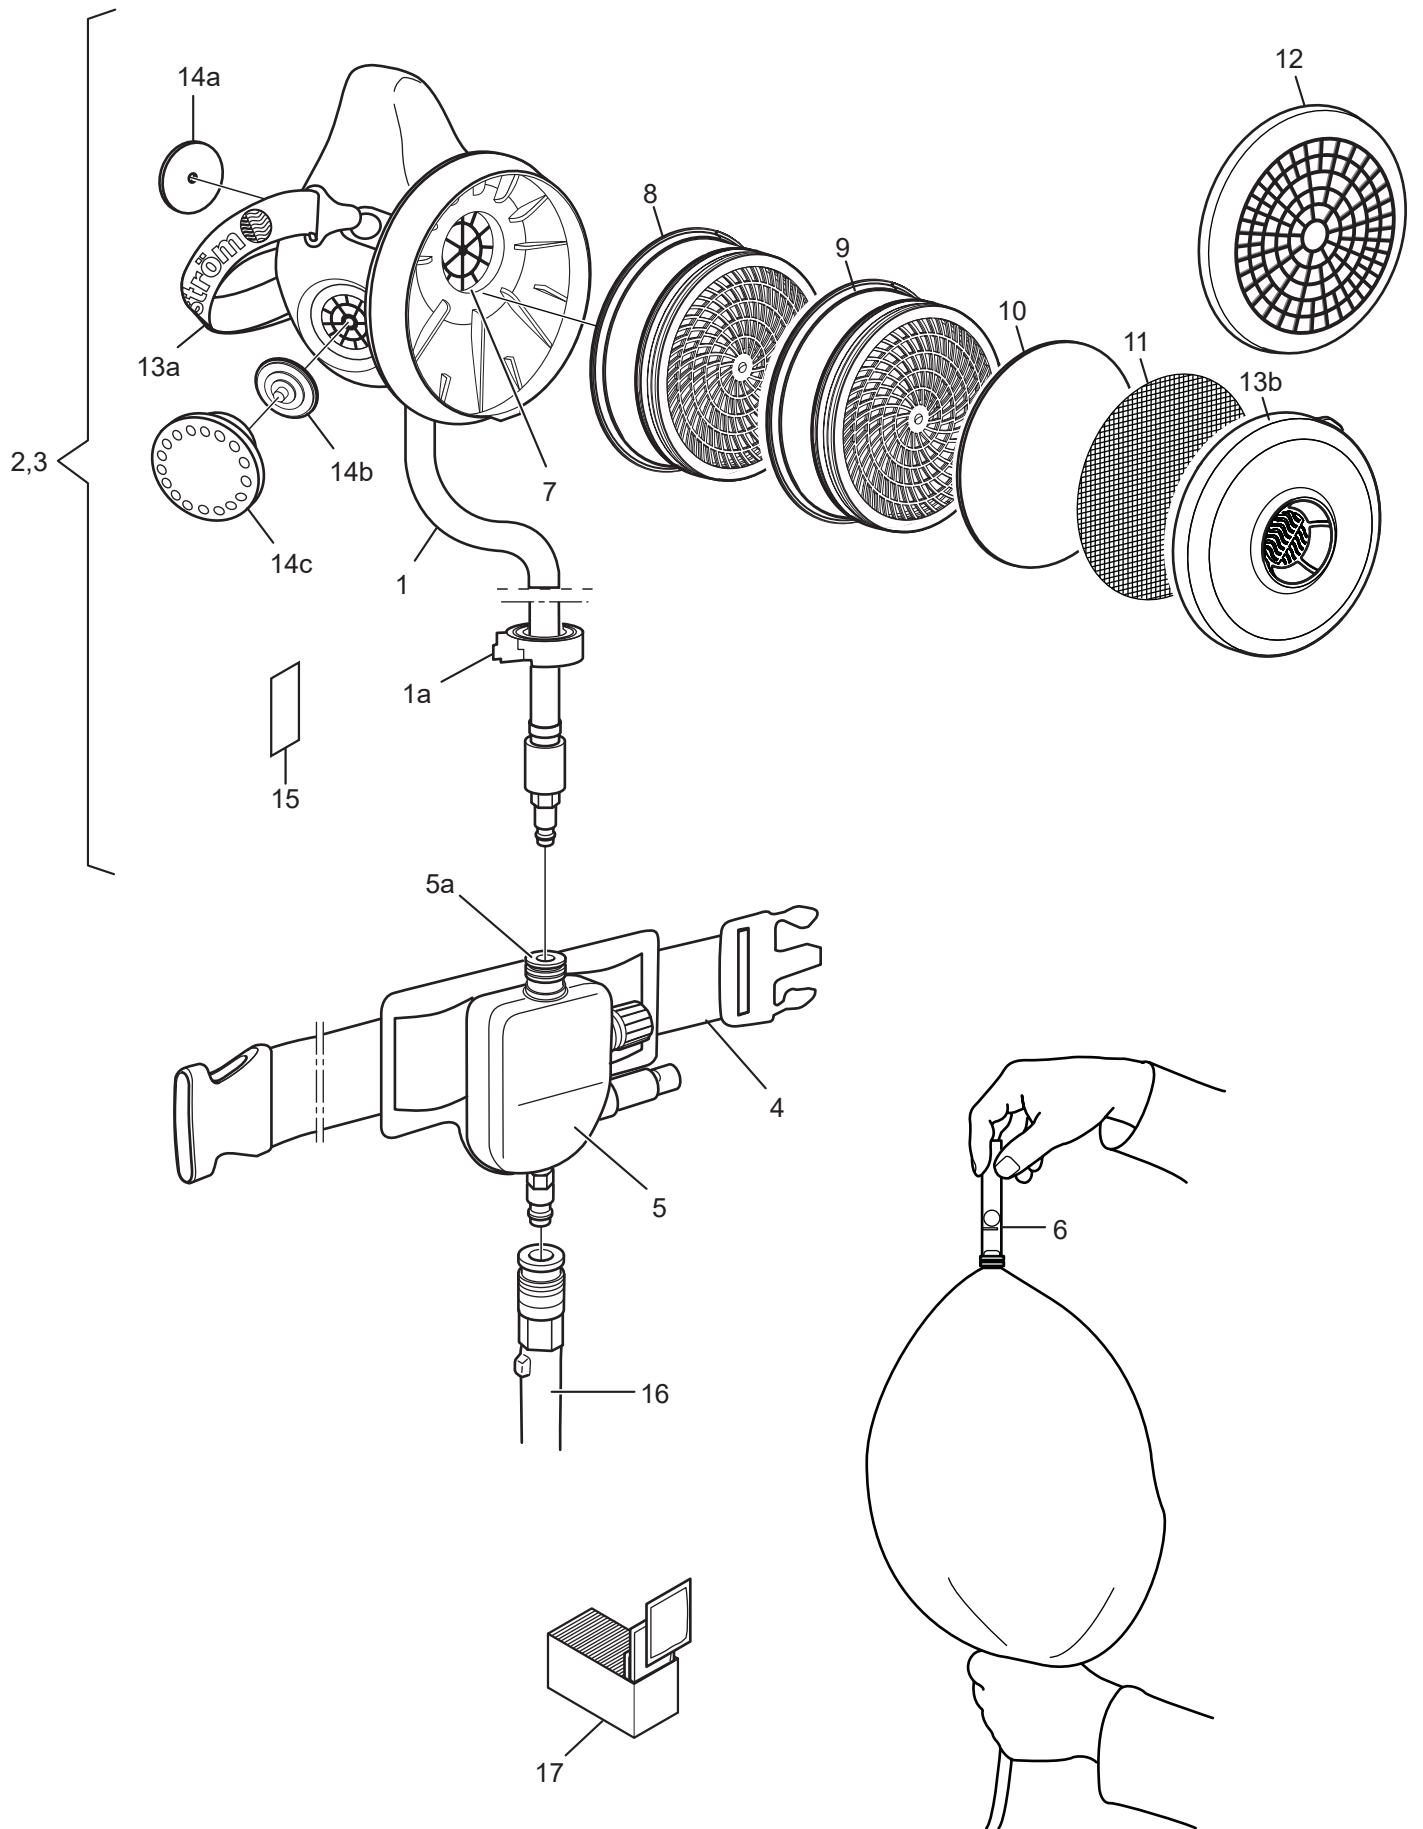

# SR 90 Airline

## Spare parts / Accessories

No.	Description	Ordering No.
1.	Breathing hose	R03-1534
1a.	Retaining clip	-
2.	SR 90 S/M facepiece with hose	R03-1530
3.	SR 90 M/L facepiece with hose	R03-1531
4.	Belt Belt PVC	R03-1510 T01-3008
5.	<b>Control valve SR 347</b>	<b>R03-1535</b>
5a.	Safety coupling female 1/4"	R03-0352
6.	Flow meter SR 356	R03-0346
7.	Silencer	R03-1405
8.	Gas filter (SR 217 A1, SR 218 A2, SR 315 ABE1, SR 294 A2B2E1, SR 297 ABEK1, SR 298 A2AX, SR 316 K1, SR 295 K2, SR 299-2 ABEK-Hg-P3R)	-
9.	Particle filter SR 510 P3 R	H02-1312
10.	Pre-filter SR 221	H02-0312
11.	Steel net disc SR 336	T01-2001
12.	Sealing cover SR 367	R03-1406
	<b>Service kit</b>	<b>R01-2202</b>
13a.	Head harness SR 363	R01-2001
13b.	Pre-filter holder	R01-0605
	Set of membranes	R01-2201
	<b>Set of membranes</b>	<b>R01-2201</b>
14a.	Inhalation membrane 1x	-
14b.	Exhalation membrane 2x	-
14c.	Exhalation valve cover 2x	-
15.	Name label SR 368	R09-0101
16.	SR 358 Plastic hose 5/10/15/20/25/30 m	-
	SR 359 Rubber hose 5/10/15/20/25/30 m	-
	SR 360 Spiral hose 2/4/6/8 m	-
17.	Cleaning wipes SR 5226. 50/box	H09-0401