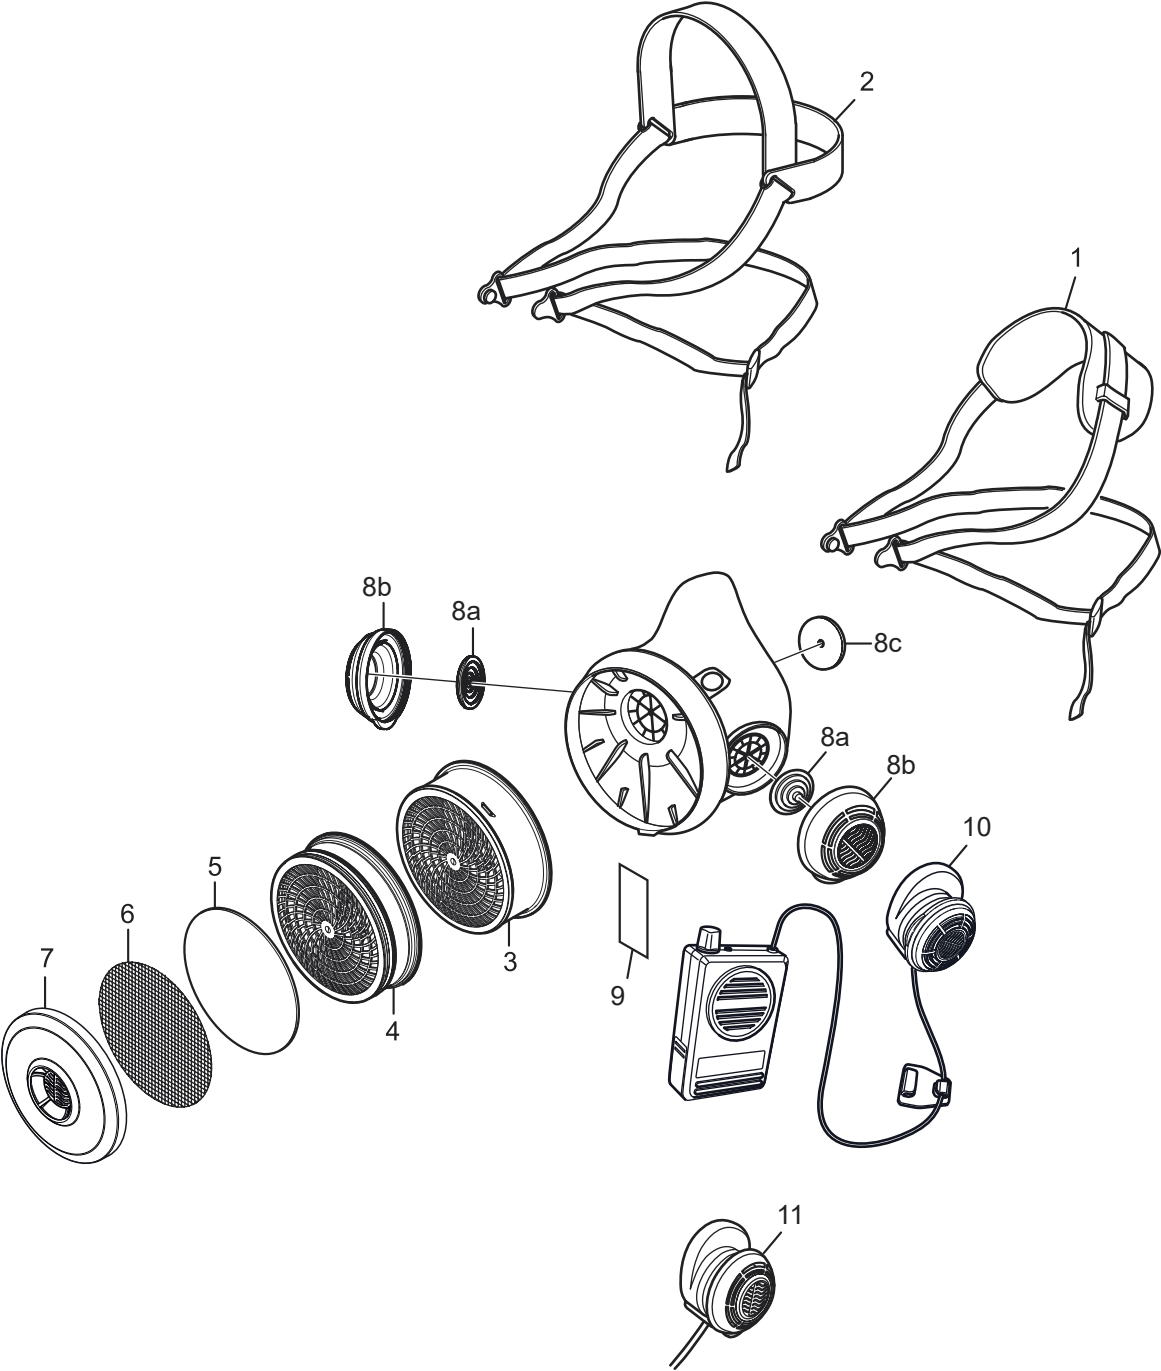

Spare parts / Accessories

No.	Description	Ordering No.
1.	Head harness SR 363, single strap	R01-2001
2.	Head harness SR 362, cradle strap	R01-2002
3.	Chemical Cartridge (SR 218-6 OV, SR 231 CL/HC/SD/FM, SR 232 OV/SD/CL/HC/HF, SR 229 AM/MA)	-
4.	Particulate Filter P100, SR 510	H02-1321
5.	Pre-filter SR 221	H02-0121
6.	Spark Arrester SR 336	T01-2001
7.	Pre-filter holder	R01-0605
8.	Membrane kit	R01-2004
8a.	Exhalation x2	-
8b.	Valve covers x2	-
8c.	Inhalation x1	-
9.	Permanent ID tag SR 368	R09-0101
10.	SmallTalk Voice Amplifier, ST2-SR	T01-1219
11.	Fit Test Adapter SR 328	T01-1202
12.	Protective hood SR 64	H09-0321
13.	Protective hood short SR 345	H09-1021
14.	Storage bag SR 339	H09-0112
15.	Storage box SR 230	H09-3012
16.	Cleaning wipes SR 5226. Box of 50.	H09-0401
	Service kit contains:	R01-2005
1.	Head harness SR 363, single strap x1	-
7.	Pre-filter holder x1	-
8.	Membrane kit x1	-