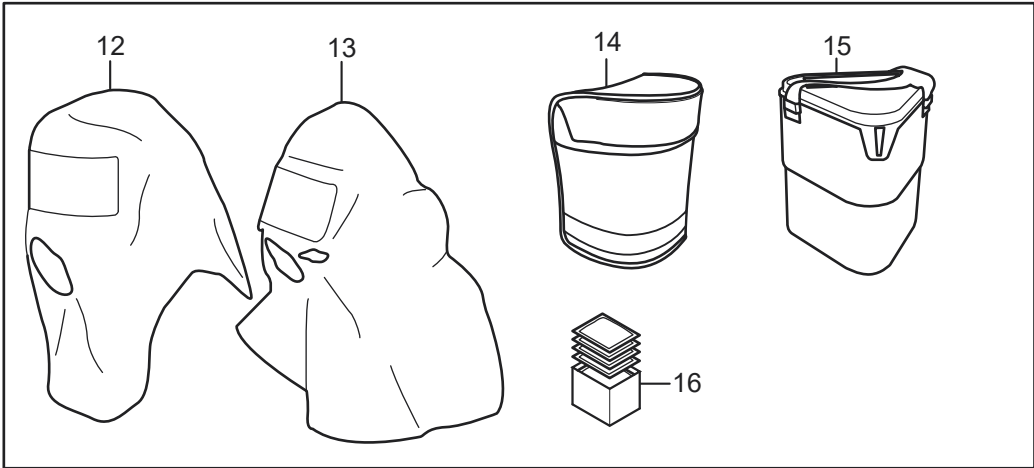

Spare parts / Accessories

No.	Description	Ordering No.
1.	Head harness SR 363, single strap	R01-2001
2.	Head harness SR 362, cradle strap	R01-2002
3.	Chemical Cartridge (SR 218-6 OV, SR 231 CL/HC/SD/FM, SR 232 OV/SD/CL/HC/HF, SR 229 AM/MA)	-
4.	Particulate Filter P100, SR 510	H02-1321
5.	Pre-filter SR 221	H02-0121
6.	Spark Arrester SR 336	T01-2001
7.	Pre-filter holder	R01-0605
8.	Membrane kit	R01-2004
8a.	Exhalation x2	-
8b.	Valve covers x2	-
8c.	Inhalation x1	-
9.	Permanent ID tag SR 368	R09-0101
10.	SmallTalk Voice Amplifier, ST2-SR	T01-1219
11.	Fit Test Adapter SR 328	T01-1202
12.	Protective hood SR 64	H09-0321
13.	Protective hood short SR 345	H09-1021
14.	Storage bag SR 339	H09-0112
15.	Storage box SR 230	H09-3012
16.	Cleaning wipes SR 5226. Box of 50.	H09-0401
	Service kit contains:	R01-2005
1.	Head harness SR 363, single strap x1	-
7.	Pre-filter holder x1	-
8.	Membrane kit x1	-