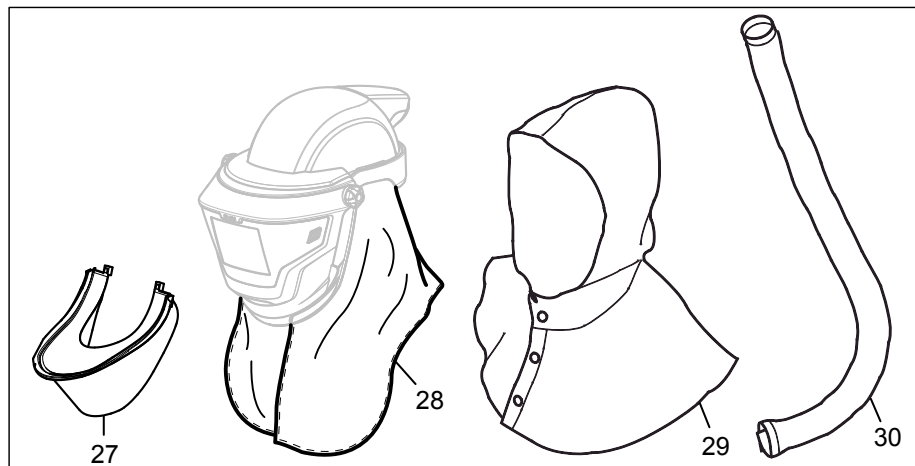

Spare parts / Accessories

No.	Description	Ordering No.
1.	Helmet, incl. air duct	R06-0830
2.	Leaf spring with screw	R06-0806
2a.	Leaf spring	-
2b.	Screw	-
3.	Upper frame set	R06-0802
3a.	Upper frame	-
3b.	Screw	-
4.	Visor, PC	R06-0808
5.	Lower frame set	R06-0803
6.	Set of valves	R06-0807
6a.	Membrane	-
6b.	Cover exhalation valve	-
7.	Face seal	R06-0805
8.	Head harness	R06-0804
9.	Sweatband	R06-0809
10.	Neck comfort band	T06-0803
11.	Gasket	R01-1205
12.	Breathing hose	R06-0810
13.	O-ring	R06-0202
14.	Peel of set SR 582	T06-0801
15.	Cleaning wipes. 50/box	H09-0401
16.	Frame, welding shield	R06-0816
17.	Adapter R+L 17a. Adapter R x1 17b. Adapter L x1 17c. Screw x4	R06-0820
18.	Knob complete Knob x2 Washer x2	R06-0821
19.	Lock device complete 4a. Lock device 4b. Spring	R06-0819
20.	Welding filter, shade No. 8, SR 59008	T06-4001
	Welding filter, shade No. 9, SR 59009	T06-4002
	Welding filter, shade No. 10, SR 59010	T06-4003
	Welding filter, shade No. 11, SR 59011	T06-4004
	Welding filter, shade No. 12, SR 59012	T06-4005
	Welding filter, shade No. 13, SR 59013	T06-4006