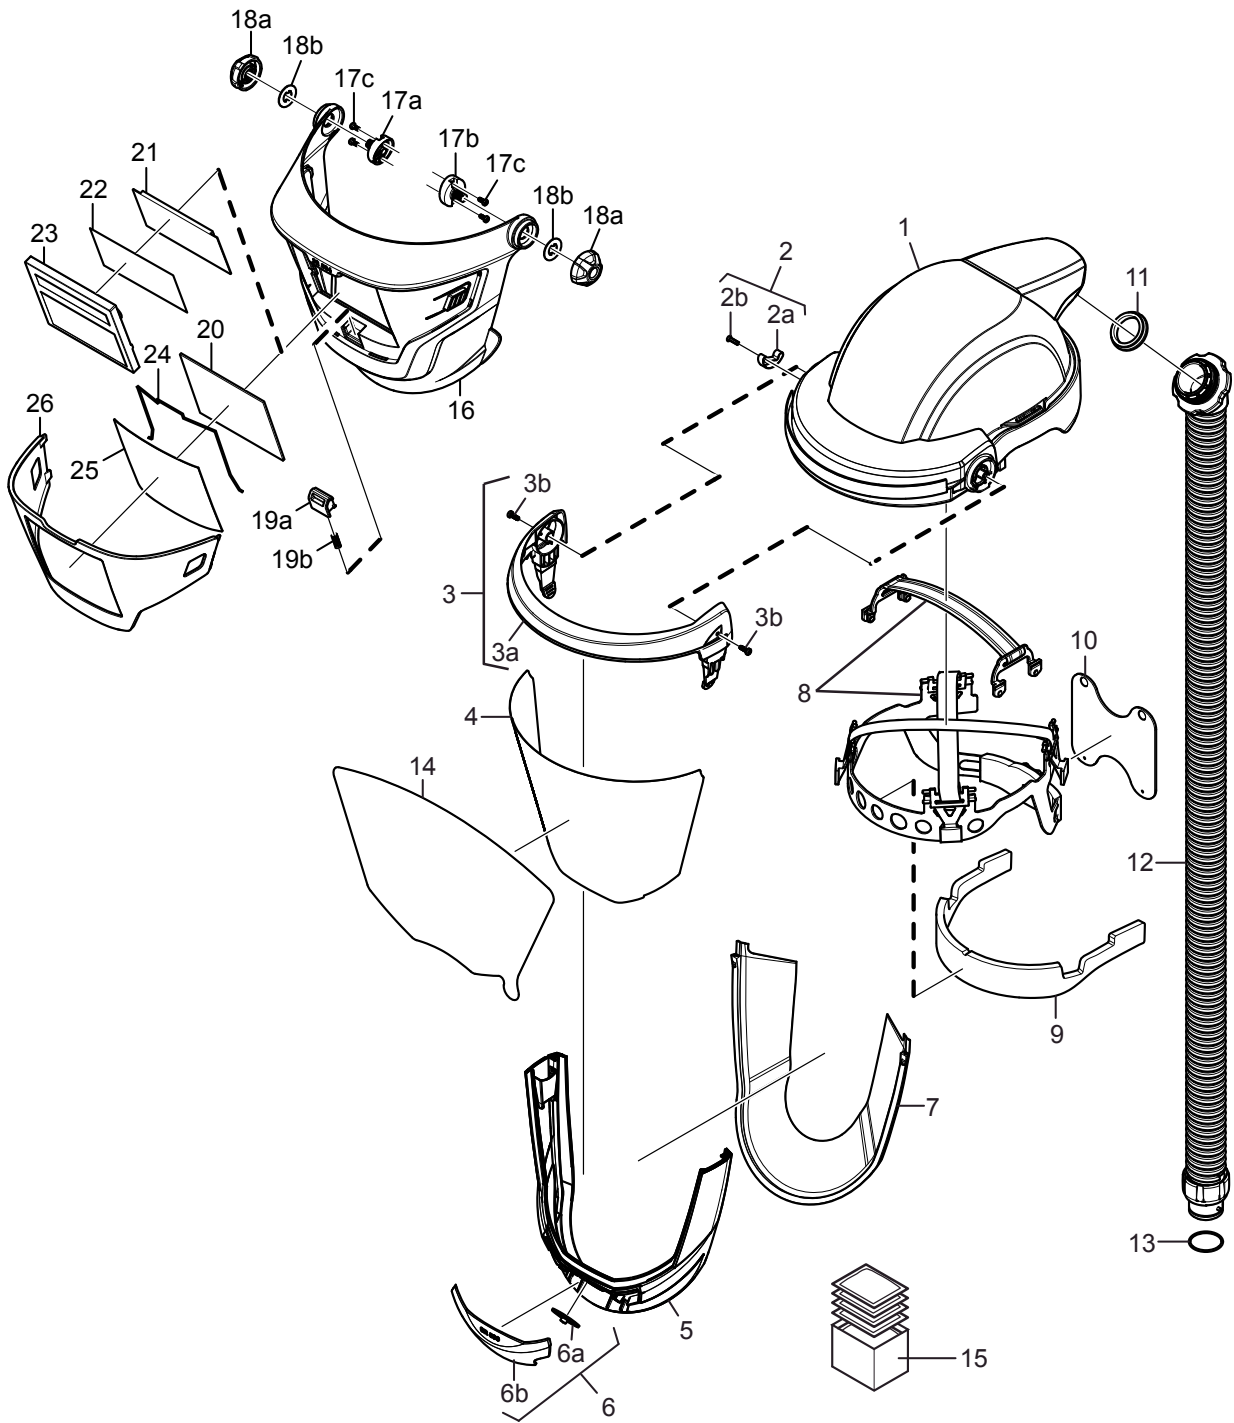

Spare parts / Accessories

No.	Description	Ordering No.
1.	Helmet, incl. air duct	R06-0830
2.	Leaf spring with screw	R06-0806
2a.	Leaf spring	-
2b.	Screw	-
3.	Upper frame set	R06-0802
3a.	Upper frame	-
3b.	Screw	-
4.	Visor, PC	R06-0808
5.	Lower frame set	R06-0803
6.	Set of valves	R06-0807
6a.	Membrane	-
6b.	Cover exhalation valve	-
7.	Face seal	R06-0805
8.	Head harness	R06-0804
9.	Sweatband	R06-0809
10.	Neck comfort band	T06-0803
11.	Gasket	R01-1205
12.	Breathing hose	R06-0810
13.	O-ring	R06-0202
14.	Peel of set SR 582	T06-0801
15.	Cleaning wipes. 50/box	H09-0401
16.	Frame, welding shield	R06-0816
17.	Adapter R+L 17a. Adapter R x1 17b. Adapter L x1 17c. Screw x4	R06-0820
18.	Knob complete Knob x2 Washer x2	R06-0821
19.	Lock device complete 4a. Lock device 4b. Spring	R06-0819
20.	Welding filter, shade No. 8, SR 59008	T06-4001
	Welding filter, shade No. 9, SR 59009	T06-4002
	Welding filter, shade No. 10, SR 59010	T06-4003
	Welding filter, shade No. 11, SR 59011	T06-4004
	Welding filter, shade No. 12, SR 59012	T06-4005
	Welding filter, shade No. 13, SR 59013	T06-4006

No.	Description	Ordering No.
21.	Correction lens, dptr 1.0, SR 59014	T06-4010
	Correction lens, dptr 1.5, SR 59015	T06-4011
	Correction lens, dptr 2.0, SR 59016	T06-4012
	Correction lens, dptr 2.5, SR 59017	T06-4013
22.	Inner protective lens for automatic filter	R06-4009
23.	Welding filter EN 3/10 SR 59005	T06-4007
	Welding filter EN 3/11 SR 59006	T06-4008
	Welding filter EN 4/9-13 SR 59007	T06-4009
24.	Spring for welding filter	R06-0818
25.	Protective lens PC	R06-4008
26.	Holder protective lens	R06-0817
27.	Face seal	T06-8012
28.	Neck and chest protection	T06-8011
29.	Protective hood, SR 59018	T06-4014
30.	Protective hose for the breathing hose	T06-4016