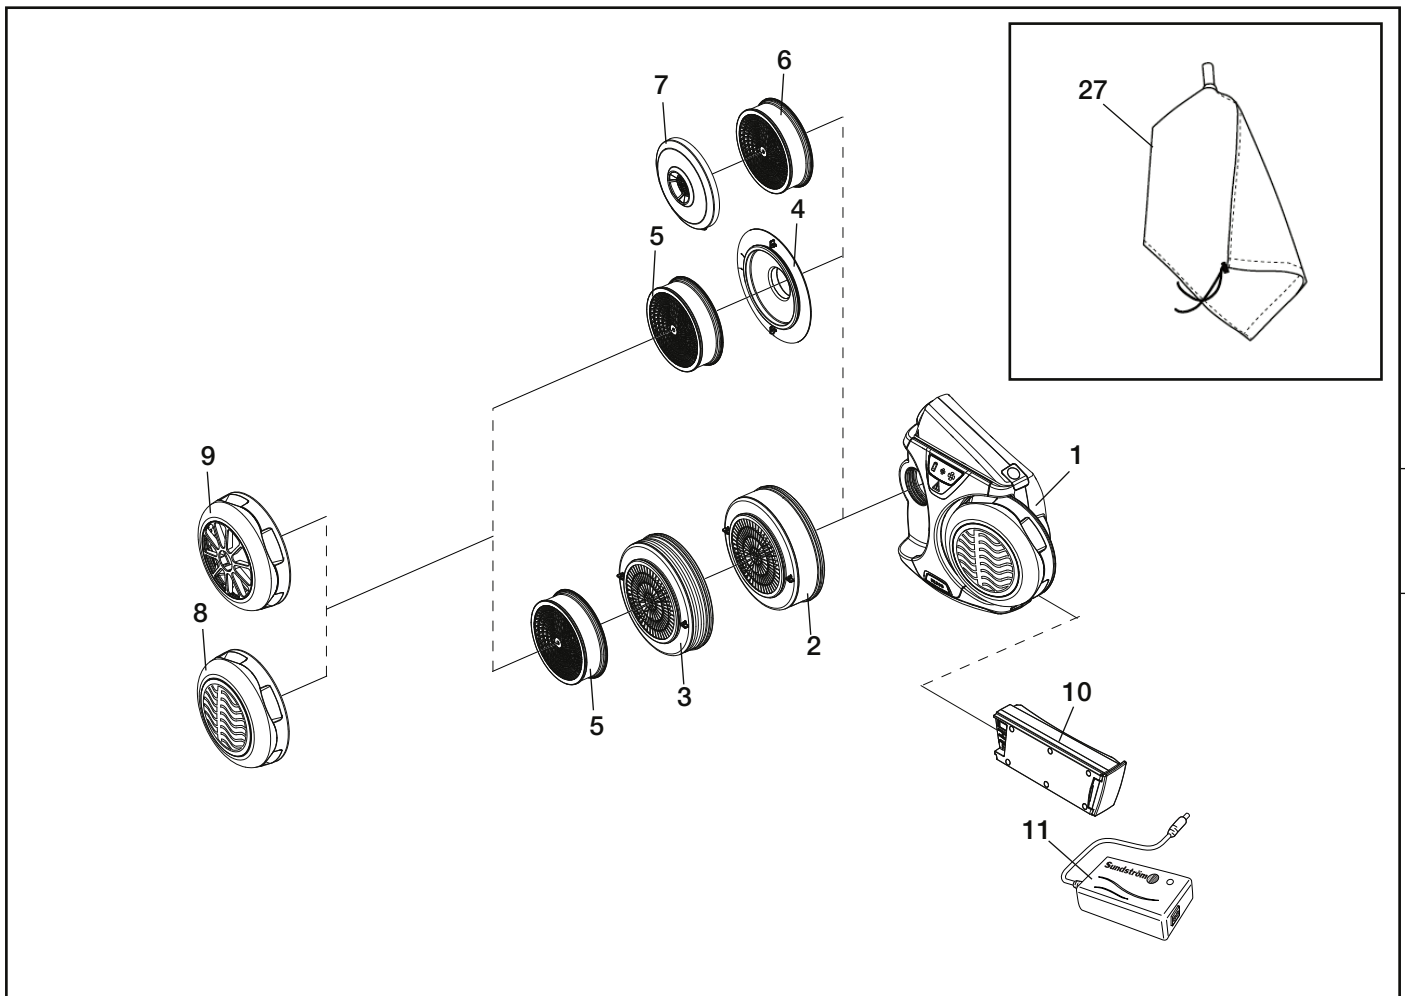

SR 500

SYSTEM OVERVIEW

| No. | Description | Name | Art No. |
|-----|-----------------------------------------|------------|----------|
| 1. | Fan unit | SR 500 | R06-0121 |
| 2. | Chemical cartridge CL/HC/SD/FM/AM/MA | SR 533 | H02-7221 |
| 3. | Chemical cartridge OV/SD/CL/HC/HF | SR 532 | H02-7121 |
| 4. | Filter adapter | SR 511 | R06-0105 |
| 5. | P100/HE Particulate filter | SR 510 | H02-1321 |
| 6. | HE Particulate filter | SR 710 | H02-1521 |
| 7. | Pre-filter holder | | R01-0605 |
| 8. | Pre-filter holder | SR 512 | R06-0106 |
| 9. | Asbestos kit | SR 509 | T06-0105 |
| 10. | Battery HD 3.5 Ah | SR 502 | T06-0101 |
| 11. | Battery charger | SR 513 | R06-0122 |
| 12. | Hood | SR 520 S/M | H06-0321 |
| | Hood | SR 520 M/L | H06-0221 |
| 13. | Hood | SR 530 | H06-0421 |
| 14. | Hood | SR 602 | H06-5521 |
| 15. | Face shield | SR 570 | H06-6521 |

| No. | Description | Name | Art No. |
|-----|---------------------------------------|----------------------------------|----------------------------------|
| 16. | Helmet with visor | SR 580 | H06-8021 |
| 17. | Helmet with visor / Welding shield | SR 580 / SR 584 | H06-8321 |
| 18. | Full face mask, PC visor | SR 200 | H01-1221 |
| | Full face mask, glass visor | SR 200 | H01-1321 |
| 19. | Breathing hose 0,9 m PU | SR 550 | T01-1216 |
| | Breathing hose 0,7 m rubber | SR 551 | T01-1218 |
| 20. | Half mask | SR 900 S SR 900 M SR 900 L | H01-3021 H01-3121 H01-3221 |
| 21. | Single Hose | SR 951 | T01-3010 |
| 22. | Twin Hose | SR 952 | R01-3013 |
| 23. | Harness | SR 552 | T06-0116 |
| 24. | Belt cotton | SR 508 | R06-0101 |
| 25. | Belt leather | SR 503 | T06-0103 |
| | Belt leather, Large | SR 503L | T06-0107 |
| 26. | Belt rubber | SR 504 | T06-0104 |
| 27. | Flow meter | SR 356 | R03-0346 |